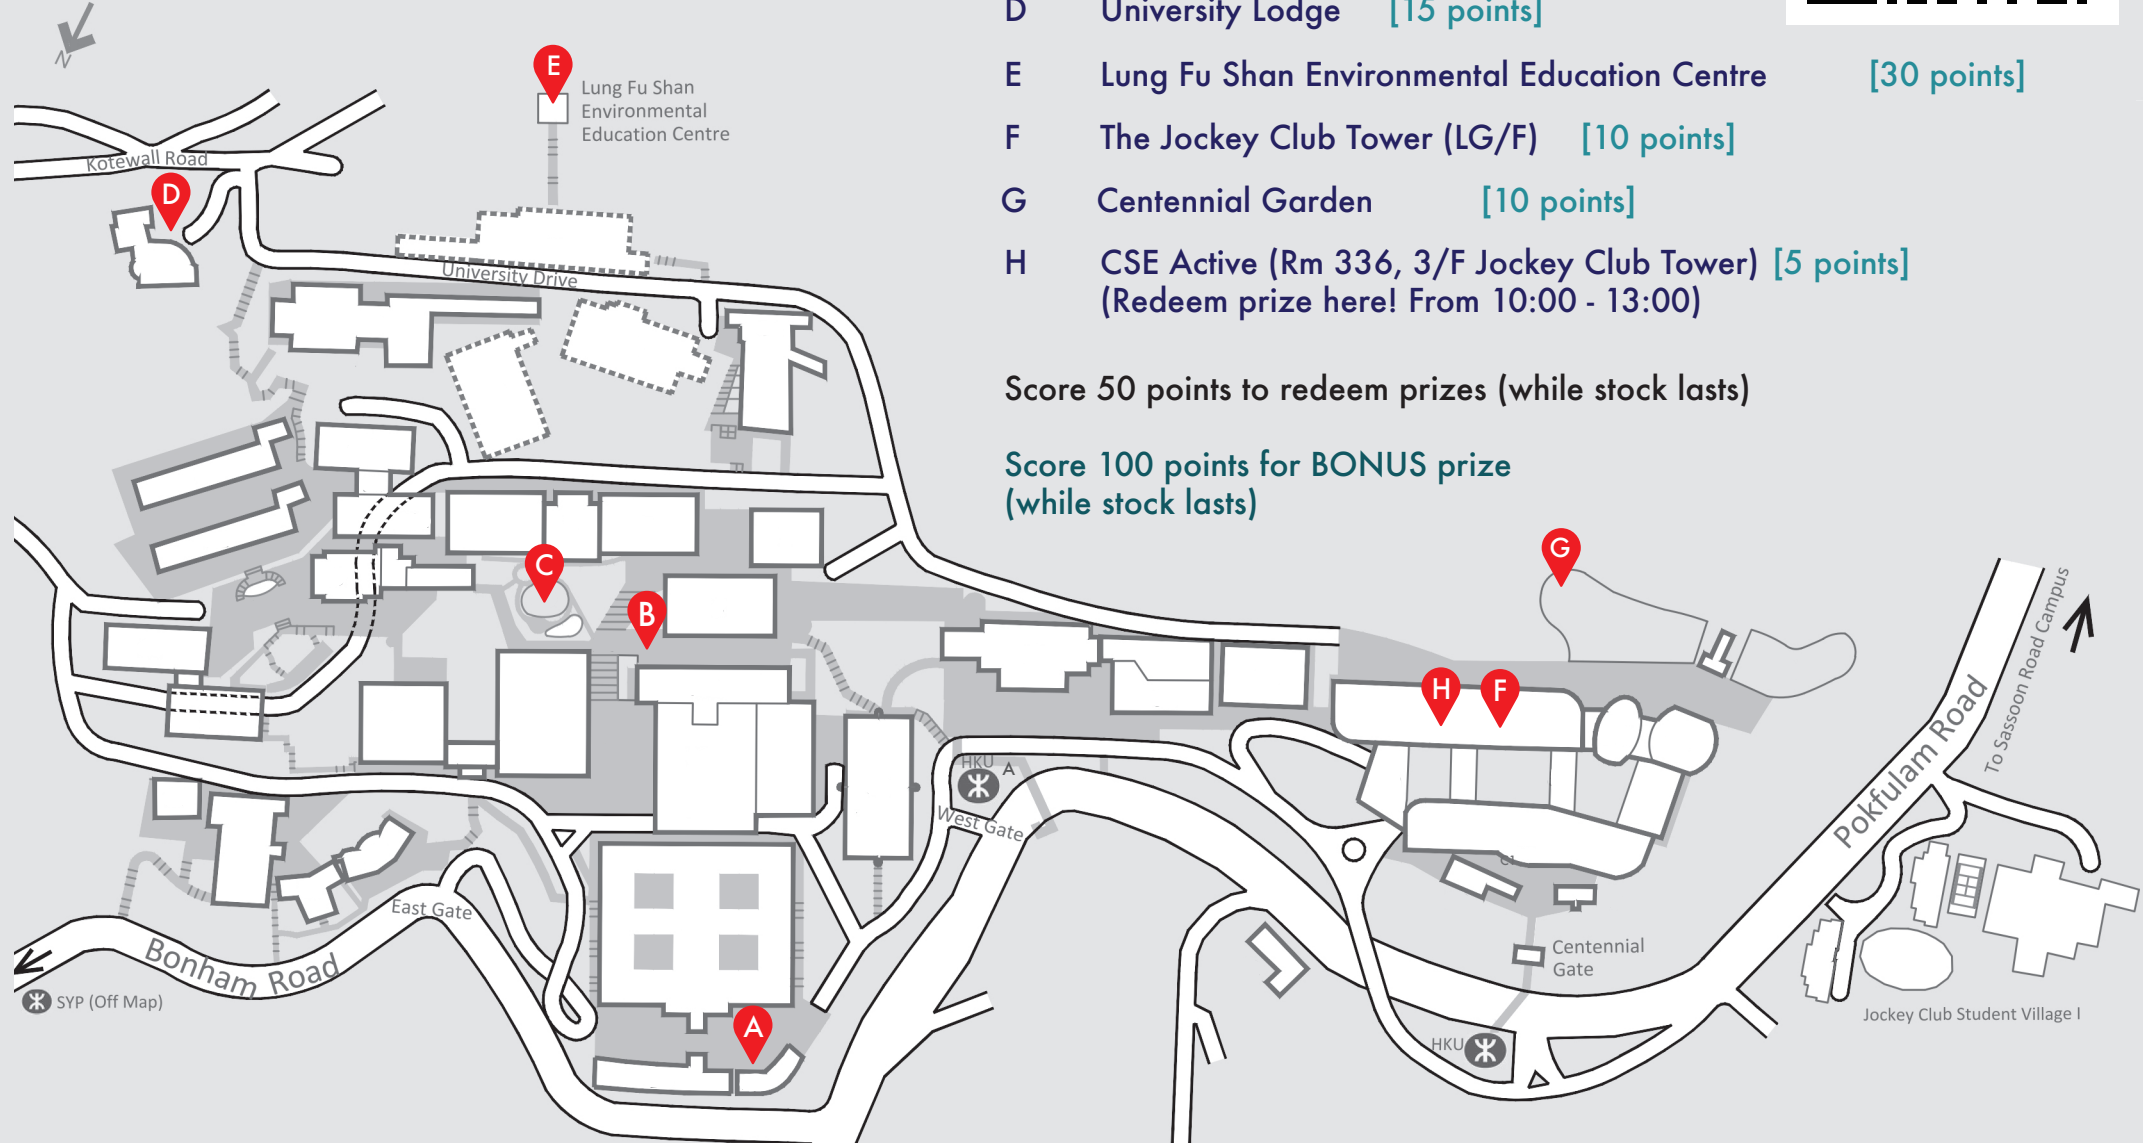

Exercise
is Medicine®
Gold Campus

CENTRE FOR
SPORTS AND EXERCISE
THE UNIVERSITY OF HONG KONG
香港大學運動中心

UNIVERSITY HEALTH SERVICE
THE UNIVERSITY OF HONG KONG
香港大學醫療保健處

Click or scan for
Task Sheet

HKU Campus Orienteering Map

Be Active Outdoors

- A Main Building [10 points]
- B Sun Yat-sen Steps [10 points]
- C Lily Pond [10 points]
- D University Lodge [15 points]
- E Lung Fu Shan Environmental Education Centre [30 points]
- F The Jockey Club Tower (LG/F) [10 points]
- G Centennial Garden [10 points]
- H CSE Active (Rm 336, 3/F Jockey Club Tower) [5 points]
  (Redeem prize here! From 10:00 - 13:00)

Score 50 points to redeem prizes (while stock lasts)

Score 100 points for BONUS prize
(while stock lasts)